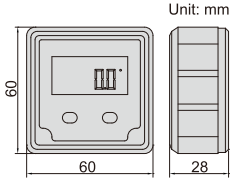

DIGITAL LEVEL AND SLOPE METER

2179-360

- IP54 dust/waterproof
- Used as level and slope meter
- Aluminum frame
- Magnetic bottom with V-groove for shafts
- The sea level is permanently set inside the chip, zero setting is not needed when battery is replaced
- Buttons: ON/OFF, absolute and incremental measurement, keep the reading, buzzer alarm, unit (mm/m, %, in/ft), conversion, backlight
- Two AAA batteries, automatic power off

Code	Range	Resolution	Accuracy
2179-360	0-360° (90°x4)	0.05° (=0.873mm/m)	at 0° and 90°: ±0.1°; at others: ±0.2°

- DISPLAY FLIPS OVER WHEN THE BOTTOM FACES UP**
- WORKING TEMPERATURE -5°C ~ 50°C**
- BACKLIGHT**

DIGITAL LEVEL AND SLOPE METER

- ABSOLUTE LEVEL**
- MAGNETIC BOTTOM**

2170-1

- Used as level and slope meter
- Aluminum frame
- Magnetic bottom
- The display flips over when the bottom faces up
- The backlight is on automatically when in use, and automatically off in 15 seconds after use
- The sea level is permanently set inside the chip, zero setting is not needed when battery is replaced
- Buttons: ON/OFF, ZERO, absolute and incremental measurement
- One AAA battery, automatic power off in 5 minutes

Code	Range	Resolution	Accuracy
2170-1	4x90°	0.1° (=1.745mm/m)	at 0° and 90°: ±0.1°; at others: ±0.2°