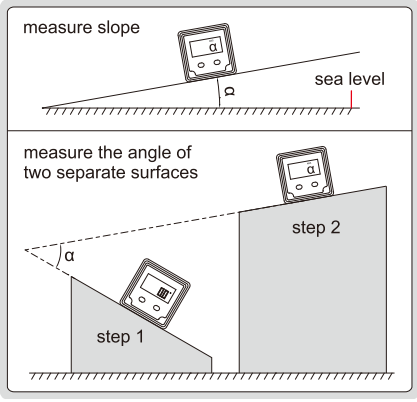

DIGITAL LEVEL AND SLOPE METER

2179-360

- IP54 dust/waterproof
- Used as level and slope meter
- Aluminum frame
- Magnetic bottom with V-groove for shafts
- The sea level is permanently set inside the chip, zero setting is not needed when battery is replaced
- Buttons: ON/OFF, absolute and incremental measurement, keep the reading, buzzer alarm, unit (mm/m, %, in/ft), conversion, backlight
- Two AAA batteries, automatic power off

Code	Range	Resolution	Accuracy
2179-360	0-360° (90°x4)	0.05° (=0.873mm/m)	at 0° and 90°: ±0.1°; at others: ±0.2°

- DISPLAY FLIPS OVER WHEN THE BOTTOM FACES UP**
- WORKING TEMPERATURE -5°C ~ 50°C**
- BACKLIGHT**

DIGITAL LEVEL AND SLOPE METER

- ABSOLUTE LEVEL**
- MAGNETIC BOTTOM**

2170-1

- Used as level and slope meter
- Aluminum frame
- Magnetic bottom
- The display flips over when the bottom faces up
- The backlight is on automatically when in use, and automatically off in 15 seconds after use
- The sea level is permanently set inside the chip, zero setting is not needed when battery is replaced
- Buttons: ON/OFF, ZERO, absolute and incremental measurement
- One AAA battery, automatic power off in 5 minutes

Code	Range	Resolution	Accuracy
2170-1	4x90°	0.1° (=1.745mm/m)	at 0° and 90°: ±0.1°; at others: ±0.2°