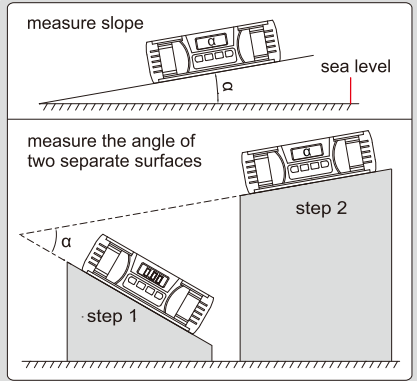

- IP67 WATERPROOF**
- ABSOLUTE LEVEL**
- BACKLIGHT**
- BUZZER ALARM AT 0° AND 90°**
- WORKING TEMPERATURE -5°C ~ 50°C**

DIGITAL LEVEL AND SLOPE METER

2175-360

- IP67 dust/waterproof
- Used as level and slope meter
- Aluminum frame, shock absorbing rubber end caps
- Magnetic bottom with V-groove for shafts
- The sea level is permanently set inside the chip, zero setting is not needed when batteries are replaced
- Buttons: ON/OFF, backlight/buzzer alarm, absolute and incremental measurement, unit (mm/m, %, °), HOLD (keep the reading)
- Three AAA batteries, automatic power off

DIGITAL LEVEL AND SLOPE METER

2179-360

- IP54 dust/waterproof
- Used as level and slope meter
- Aluminum frame
- Magnetic bottom with V-groove for shafts
- The sea level is permanently set inside the chip, zero setting is not needed when battery is replaced
- Buttons: ON/OFF, absolute and incremental measurement, keep the reading, buzzer alarm, unit (mm/m, %, in/ft), conversion, backlight
- Two AAA batteries, automatic power off

DIGITAL LEVEL AND SLOPE METER

- ABSOLUTE LEVEL**
- MAGNETIC BOTTOM**

2170-1

- Used as level and slope meter
- Aluminum frame
- Magnetic bottom
- The display flips over when the bottom faces up
- The backlight is on automatically when in use, and automatically off in 15 seconds after use
- The sea level is permanently set inside the chip, zero setting is not needed when battery is replaced
- Buttons: ON/OFF, ZERO, absolute and incremental measurement
- One AAA battery, automatic power off in 5 minutes

Code	Range	Resolution	Accuracy
2170-1	4x90°	0.1° (=1.745mm/m)	at 0° and 90°: ±0.1°; at others: ±0.2°