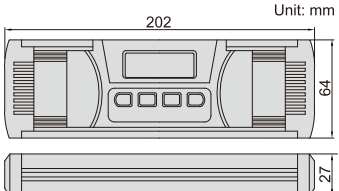

- IP67 WATERPROOF**
- ABSOLUTE LEVEL**
- BACKLIGHT**
- BUZZER ALARM AT 0° AND 90°**
- WORKING TEMPERATURE -5°C ~ 50°C**

DIGITAL LEVEL AND SLOPE METER

2175-360

- IP67 dust/waterproof
- Used as level and slope meter
- Aluminum frame, shock absorbing rubber end caps
- Magnetic bottom with V-groove for shafts
- The sea level is permanently set inside the chip, zero setting is not needed when batteries are replaced
- Buttons: ON/OFF, backlight/buzzer alarm, absolute and incremental measurement, unit (mm/m, %, °), HOLD (keep the reading)
- Three AAA batteries, automatic power off

Code	Range	Resolution	Accuracy
2175-360	0-360° (90°x4)	0.05° (=0.873mm/m)	at 0°: ±0.05°; at others: ±0.1°

- IP54 WATERPROOF**
- ABSOLUTE LEVEL**
- BACKLIGHT**
- BUZZER ALARM AT 0° AND 90°**
- WORKING TEMPERATURE -5°C ~ 50°C**

DIGITAL LEVEL AND SLOPE METER

2179-360

- IP54 dust/waterproof
- Used as level and slope meter
- Aluminum frame
- Magnetic bottom with V-groove for shafts
- The sea level is permanently set inside the chip, zero setting is not needed when battery is replaced
- Buttons: ON/OFF, absolute and incremental measurement, keep the reading, buzzer alarm, unit (mm/m, %, in/ft), conversion, backlight
- Two AAA batteries, automatic power off

DIGITAL LEVEL AND SLOPE METER

- ABSOLUTE LEVEL**
- MAGNETIC BOTTOM**

2170-1

- Used as level and slope meter
- Aluminum frame
- Magnetic bottom
- The display flips over when the bottom faces up
- The backlight is on automatically when in use, and automatically off in 15 seconds after use
- The sea level is permanently set inside the chip, zero setting is not needed when battery is replaced
- Buttons: ON/OFF, ZERO, absolute and incremental measurement
- One AAA battery, automatic power off in 5 minutes