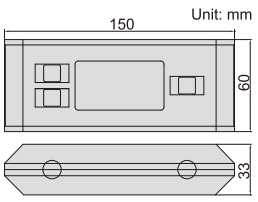

- **IP67 WATERPROOF**
- **ABSOLUTE LEVEL**
- **BACKLIGHT**
- **BUZZER ALARM AT 0° AND 90°**
- **WORKING TEMPERATURE -5°C ~ 50°C**

DIGITAL LEVEL AND SLOPE METER

- IP67 dust/waterproof
- Used as level and slope meter
- Aluminum frame, shock absorbing rubber end caps
- Magnetic bottom with V-groove for shafts
- The sea level is permanently set inside the chip, zero setting is not needed when batteries are replaced
- Buttons: ON/OFF, backlight/buzzer alarm, absolute and incremental measurement, unit (mm/m, %, °), HOLD (keep the reading)
- Three AAA batteries, automatic power off

Code	Range	Resolution	Accuracy
2175-360	0-360° (90°x4)	0.05° (=0.873mm/m)	at 0°: ±0.05°; at others: ±0.1°

- **IP54 WATERPROOF**
- **ABSOLUTE LEVEL**
- **BACKLIGHT**
- **BUZZER ALARM AT 0° AND 90°**
- **WORKING TEMPERATURE -5°C ~ 50°C**

DIGITAL LEVEL AND SLOPE METER

2179-360

- IP54 dust/waterproof
- Used as level and slope meter
- Aluminum frame
- Magnetic bottom with V-groove for shafts
- The sea level is permanently set inside the chip, zero setting is not needed when battery is replaced
- Buttons: ON/OFF, absolute and incremental measurement, keep the reading, buzzer alarm, unit (mm/m, %, in/ft), conversion, backlight
- Two AAA batteries, automatic power off

Code	Range	Resolution	Accuracy
2179-360	0-360° (90°x4)	0.05° (=0.873mm/m)	at 0° and 90°: ±0.1°; at others: ±0.2°

- **DISPLAY FLIPS OVER WHEN THE BOTTOM FACES UP**
- **WORKING TEMPERATURE -5°C ~ 50°C**
- **BACKLIGHT**

DIGITAL LEVEL AND SLOPE METER

- **ABSOLUTE LEVEL**
- **MAGNETIC BOTTOM**