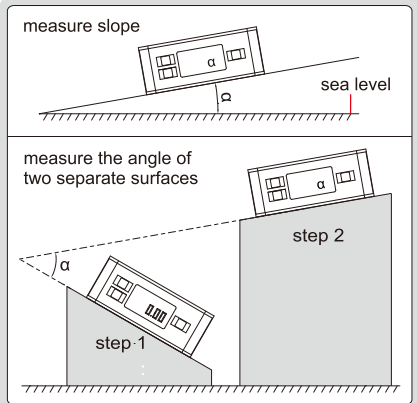

- IP67 WATERPROOF**
- ABSOLUTE LEVEL**
- BACKLIGHT**
- BUZZER ALARM AT 0° AND 90°**
- WORKING TEMPERATURE -5°C ~ 50°C**

DIGITAL LEVEL AND SLOPE METER

2175-360

- IP67 dust/waterproof
- Used as level and slope meter
- Aluminum frame, shock absorbing rubber end caps
- Magnetic bottom with V-groove for shafts
- The sea level is permanently set inside the chip, zero setting is not needed when batteries are replaced
- Buttons: ON/OFF, backlight/buzzer alarm, absolute and incremental measurement, unit (mm/m, %, °), HOLD (keep the reading)
- Three AAA batteries, automatic power off

DIGITAL LEVEL AND SLOPE METER

2179-360

- IP54 dust/waterproof
- Used as level and slope meter
- Aluminum frame
- Magnetic bottom with V-groove for shafts
- The sea level is permanently set inside the chip, zero setting is not needed when battery is replaced
- Buttons: ON/OFF, absolute and incremental measurement, keep the reading, buzzer alarm, unit (mm/m, %, in/ft), conversion, backlight
- Two AAA batteries, automatic power off

DIGITAL LEVEL AND SLOPE METER

- ABSOLUTE LEVEL**
- MAGNETIC BOTTOM**

2170-1

- Used as level and slope meter
- Aluminum frame
- Magnetic bottom
- The display flips over when the bottom faces up
- The backlight is on automatically when in use, and automatically off in 15 seconds after use
- The sea level is permanently set inside the chip, zero setting is not needed when battery is replaced
- Buttons: ON/OFF, ZERO, absolute and incremental measurement
- One AAA battery, automatic power off in 5 minutes

Code	Range	Resolution	Accuracy
2170-1	4x90°	0.1° (=1.745mm/m)	at 0° and 90°: ±0.1°; at others: ±0.2°